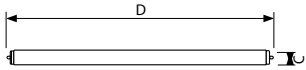

High Output T12

Dimensional drawing

Product

TL F96T12/DX 75W ALTO

F96T12 75W/57 ALTO