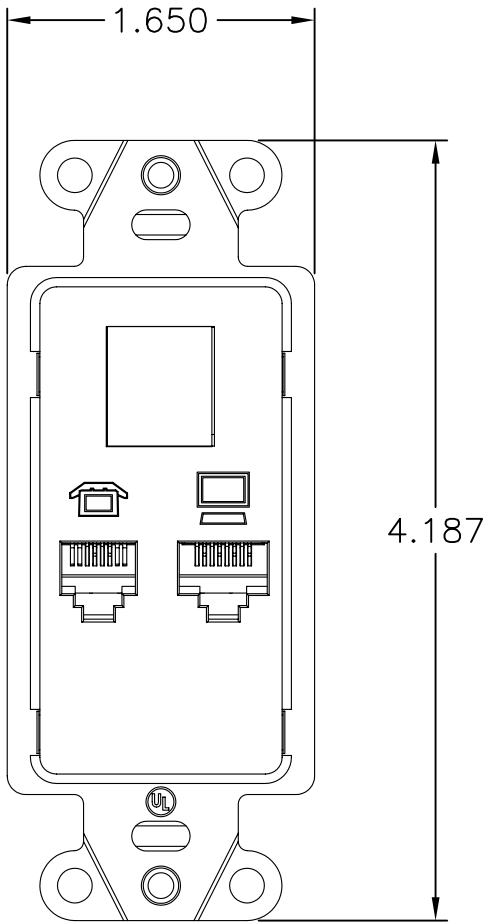

2

1

NOTES:

- 1. TERMINATION STANDARD: T568A
- 2. INPUT CONNECTIONS: 110 STYLE PUNCHDOWN
- 3. OUTPUT CONNECTIONS: RJ11 AND RJ45
- 4. BLANK KEYSTONE PORT FOR EXPANSION
- 5. UL LISTED

B

B

A

A