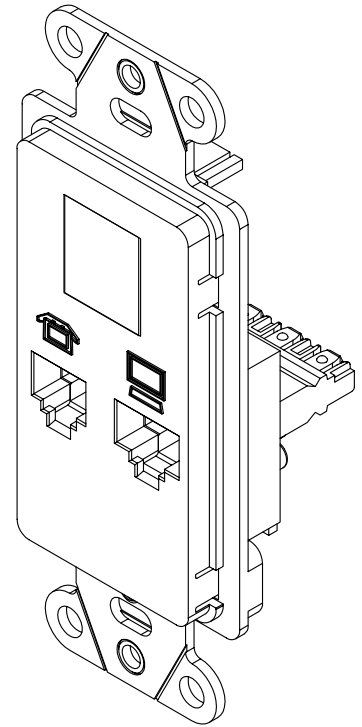

2

1

NOTES:

- 1. TERMINATION STANDARD: T568A
- 2. INPUT CONNECTIONS: 110 STYLE PUNCHDOWN
- 3. OUTPUT CONNECTIONS: RJ11 AND RJ45
- 4. BLANK KEYSTONE PORT FOR EXPANSION
- 5. UL LISTED

B

B

A

A