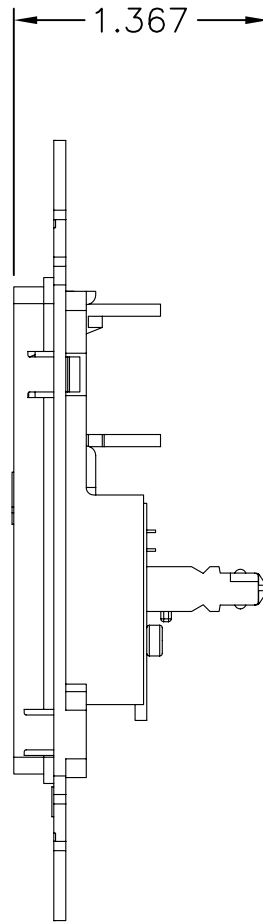

2

1

NOTES:

- 1. TERMINATION STANDARD: T568A
- 2. INPUT CONNECTIONS: 110 STYLE PUNCHDOWN
- 3. OUTPUT CONNECTIONS: RJ11 AND RJ45
- 4. BLANK KEYSTONE PORT FOR EXPANSION
- 5. UL LISTED

B

B

A

A

**on·Q**

**legrand**

P.O. Box 60907  
 Middletown, PA 17106-0907  
 1-800-321-2343

TITLE:

3 PORT PHONE/DATA STRAP

SIZE	DWG NO	FILE NAME	CUST REV
<b>A</b>	WP1000	CD-WP1000	1
REVISED DATE	SCALE	SHEET	
11/07/07	NONE	1 OF 1	