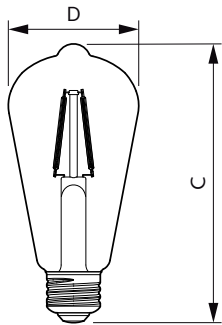

### Product data

General Information	
Cap-Base	E26 [ Single Contact Medium Screw]
Nominal Lifetime (Nom)	15000 h
Switching Cycle	20000X
Technical Type	5-40W
Light Technical	
Color Code	822 [ CCT of 2200K]
Luminous Flux (Nom)	350 lm
Luminous Flux (Rated) (Nom)	350 lm
Color Designation	Flame
Correlated Color Temperature (Nom)	2200 K
Luminous Efficacy (rated) (Nom)	70.00 lm/W
Color Consistency	<6
Color Rendering Index (Nom)	80
LLMF At End Of Nominal Lifetime (Nom)	70 %
Operating and Electrical	
Input Frequency	60 Hz
Power (Rated) (Nom)	5 W

### Dimensional drawing

Product	D	C
5ST19/VIN/822/E26/CL-A/DIM BC 1PK	64 mm	138 mm

Bulb ST19 120V 5-40W 400lm 2000K D Amber