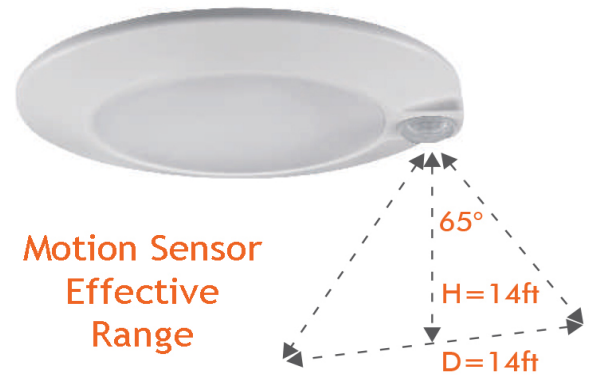

## 6" LED Closet Light with Motion Sensor

Wet Location

**DESCRIPTION**

6" Multi-Purpose Surface Mounted Energy-Efficient Fixture That Is Extremely Convenient For Lighting All Your Secondary Spaces. Motion Activated Occupancy Sensor Activates Light When Motion Is Detected And Turns It Off 30 Seconds After Room Is Vacated.

**FEATURES & BENEFITS**

Fast & Easy to Install in J-Box - Save on Labor  
 Wet Location - Suitable For Closets, Storages, Utility Rooms, Soffits  
 CRI 90+ for True Color Rendering

**DIMENSIONS** OD 8" Thickness 1 3/8"