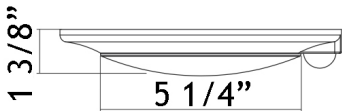

## 6" LED Closet Light with Motion Sensor

Wet Location

**DESCRIPTION**

6" Multi-Purpose Surface Mounted Energy-Efficient Fixture That Is Extremely Convenient For Lighting All Your Secondary Spaces. Motion Activated Occupancy Sensor Activates Light When Motion Is Detected And Turns It Off 30 Seconds After Room Is Vacated.

**FEATURES & BENEFITS**

Fast & Easy to Install in J-Box - Save on Labor  
 Wet Location - Suitable For Closets, Storages, Utility Rooms, Soffits  
 CRI 90+ for True Color Rendering

**DIMENSIONS** OD 8" Thickness 1 3/8"