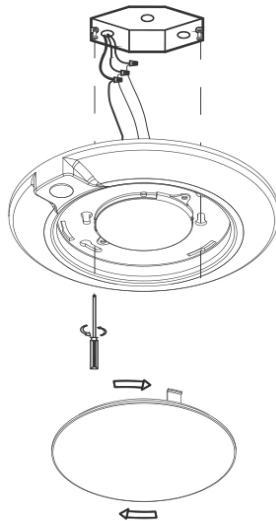

## 6" LED Closet Light with Motion Sensor

Wet Location

**DESCRIPTION**

6" Multi-Purpose Surface Mounted Energy-Efficient Fixture That Is Extremely Convenient For Lighting All Your Secondary Spaces. Motion Activated Occupancy Sensor Activates Light When Motion Is Detected And Turns It Off 30 Seconds After Room Is Vacated.

**FEATURES & BENEFITS**

Fast & Easy to Install in J-Box - Save on Labor  
 Wet Location - Suitable For Closets, Storages, Utility Rooms, Soffits  
 CRI 90+ for True Color Rendering

**DIMENSIONS** OD 8" Thickness 1 3/8"

**ORDERING GUIDE**

|         | CCT  | Trim |
|---------|------|------|
| CSC3025 | - xK | xx   |

Stock model 30K White Trim: **CSC3025-3K-WH**

4000K & 5000K and Black, Bronze & Brushed Nickel Trims Available by Custom Order