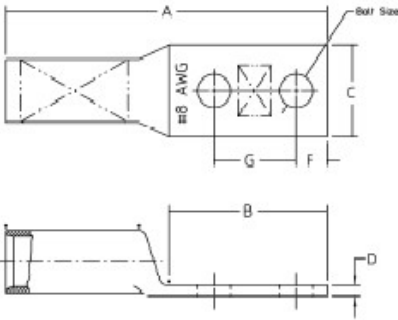

Long Barrel Copper Lug T&B Catalog Number:

54816BEPH

UPC Number:

78621024320

Status:

Active

Description:

Copper Two-Hole Lug, Long Barrel, Peep Hole, Max 35kV, Wire Size 3/0 AWG, 3/8 Inch Bolt Size, 1 Inch Hole Spacing, Tin Plated, Die Code 50, Die Color Code Orange

General

Material	Copper
Finish	Tin Plated
Wire Size	3/0 AWG
Number of Studs	2
Stud Size	3/8
Bolt Hole Spacing	1
Tongue Angle	Straight
Barrel Length	Long
Barrel Shape	Standard
Tongue Width	Standard
Peep Hole	Y
Marking	Standard
Hole Shape	Round
Die Color	Orange
Die Code	50

Tooling

Connector & Tooling Chart	Available on Website

Packaging

T&B Inner Pack	5
Package in Units	25
T&B Sold in UOM	Each
T&B Weight Per UOM	12 lbs. per 100

Application Support

Product Overview	Available on Website

Notes

Dimensions given for reference only. Dimensions may vary up to .030.

Certifications

RoHS Compliance	Yes

For further technical assistance, please contact us...

Thomas & Betts - USA
8155 T&B Blvd.
Memphis, TN 38125
www.tnb.com

T&B Technical Support
MS 3B-50
8155 T&B Blvd.
Memphis, TN 38125

Hours: 7AM - 6PM CDT
Monday-Friday
Phone: (888) 862-3289
Fax: (901) 252-1321
Email: techsupport@tnb.com