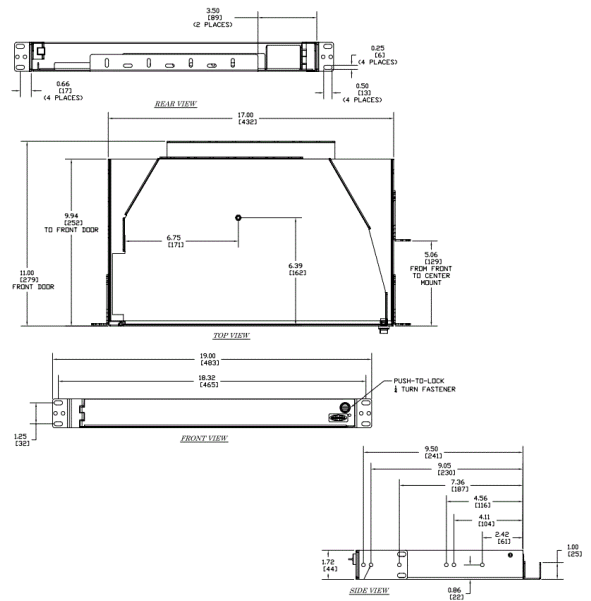

OptiChannel
Rack Mount Splice Enclosures
Splice Enclosure

HUBBELL

Features

- Swing Out Style Hinged Inner Drawer

Ordering Information

Description	Color	Catalog Number	UPC
Rack Mount Splice Enclosure, Black Hinged		FSS01S	662620218779

Specifications

Rack Units	1
Splice Tray Capacity	2

Online Resources

Customer Use Drawing
eCatalog