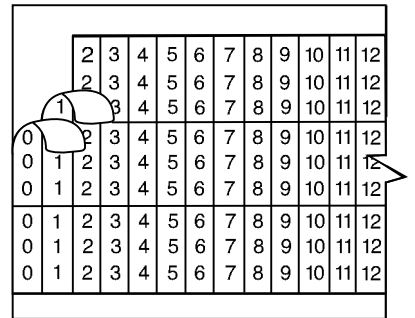

Order multiple 25 cards.

Numbers in Sequence

CAT. NO.	LEGEND	MARKERS PER CARD
		1/2" (13MM)
WC0-49MIN	0, 1... 49	150
WC50-99MIN	50, 51...99	150
WC100-132MIN	100, 101...132	99
WC133-165MIN	133, 134...495	99
THRU WC463-495MIN		

Order multiple 25 cards.

Quantity of each number per card — 3.

Letters in Sequence

CAT. NO.	LEGEND	MARKERS PER CARD
		1/2" (13MM)
WCAZMIN	A, B...Z	156

Order multiple 25 cards.

Wire and Cable Marking

Identify large conductors, cables and tubing for hydraulic systems.