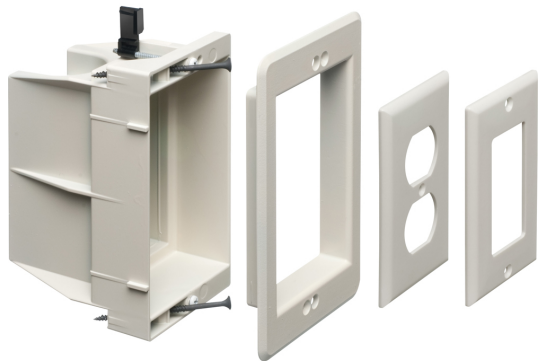

# DVFR1WGC

Recessed Indoor IN BOX™ for New & Retrofit Construction

Recessed Indoor InBox™ for New & Retrofit Construction with grounding clip

Country of Origin: USA

Weight: 0.614 lbs/each

Height: 6.698"

Width: 4.200"

Material(s): Plastic

Paintable: Yes

Cubic Inches: 21.0

Trade Size: 1-Gang