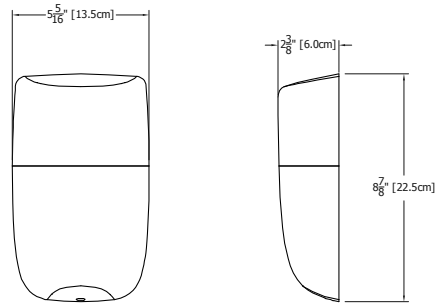

Specifications

Width:	2-3/8" (6 cm)
Height:	8-7/8" (22.5 cm)
Depth:	5-5/16" (13.5 cm)
Weight:	1.5 lbs (0.68 kg)

All dimensions are inches (centimeters) unless otherwise indicated.

Ordering Information

EXAMPLE: OVWP LED 40K 120 PE DDB