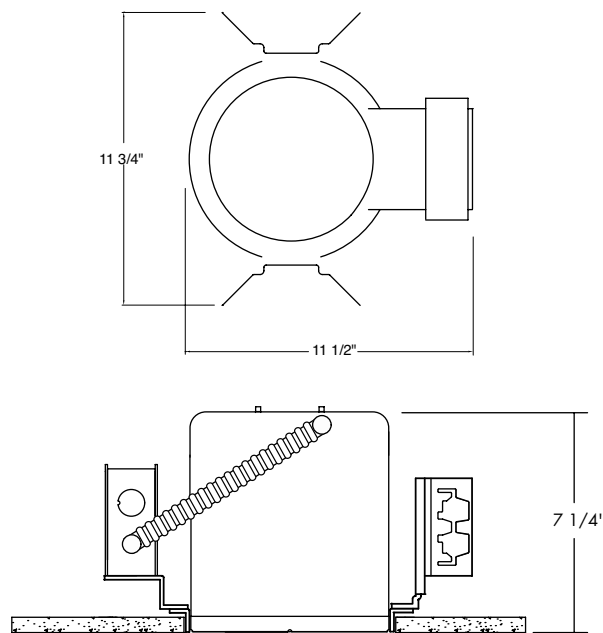

## PRODUCT SPECIFICATIONS

**Lamp** Lamp ratings based on trim selected—see reverse side.

**Socket** Medium base porcelain socket with nickel-plated copper screw shell • Drop socket with spring for trim mounting.

## INSTALLATION

**Mounting Bracket** Rough-in section equipped with vertically adjustable mounting brackets (up to 3") that accept ½" conduit or "C" channels (HB26 or HB50) or linear flat bars (LB27).

**Junction Box** Pre-wired junction box provided with (5) ½" knockouts, U.L. listed for through branch wiring, maximum 8 No. 12 AWG 90° C branch circuit conductors (4 in, 4 out) • Junction box provided with removable gasketed access plates.

**Mounting Frame** 16-gauge galvanized steel mounting ring • Rough-in section (junction box, mounting frame and housing) fully assembled for ease of installation • Accommodates 7/8" ceiling thickness maximum.

## DIMENSIONS

6 7/8" CEILING CUTOUT