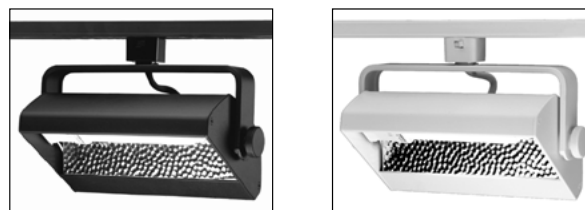

Alternate LTYPE Trac Adapter Compatible with track systems which use a L-type track adapter • System specific and assembled to trac fixture
• Two-position power contact provided for two-circuit application • Consult factory for additional information.

Materials Computer contoured reflector • Sturdy extruded aluminum housing with die-cast aluminum end caps and textured paint.

Ballast 120V NPF magnetic ballast

Reflector Hammertone specular aluminum.

Labels UL listed • CSA certified. • Union made • Assembled in U.S.A.

Specifications subject to change without notice.

PRODUCT CODES

Catalog Number	Description	Finish	Wattage and Lamp
TMBX26 WH	Mini-Biax w/Universal Trac Adapter	White	(1) 26W Quad CFL
TMBX26 BL	Mini-Biax w/Universal Trac Adapter	Black	(1) 26W Quad CFL
TMBX26 GTYPE WH	Mini-Biax w/G-Type Trac Adapter	White	(1) 26W Quad CFL
TMBX26 GTYPE BL	Mini-Biax w/G-Type Trac Adapter	Black	(1) 26W Quad CFL
TMBX26 HTYPE WH	Mini-Biax w/H-Type Trac Adapter	White	(1) 26W Quad CFL
TMBX26 HTYPE BL	Mini-Biax w/H-Type Trac Adapter	Black	(1) 26W Quad CFL
TMBX26 LTYPE WH	Mini-Biax w/L-Type Trac Adapter	White	(1) 26W Quad CFL
TMBX26 LTYPE BL	Mini-Biax w/L-Type Trac Adapter	Black	(1) 26W Quad CFL

DIMENSIONS

ENGINEERING DATA

26W, 120V NPF	
Total Input Power	31
Operating Amps	.52
Power Factor	.45
T.H.D.	<20%
Min. Starting Temp.	50°F
Crest Factor	<1.7
Ballast Factor	.87

Biax is a registered trademark of General Electric Corporation.

ConTech is a registered trademark of ConTech Lighting.

1300 S. Wolf Road • Des Plaines, IL 60018 • Phone (847) 827-9880 • Fax (847) 827-2925 • Visit us at www.acuitybrands.com/juno-trac
Printed in U.S.A. ©2017-2018 Acuity Brands Lighting, Inc. Rev. 05/16/18