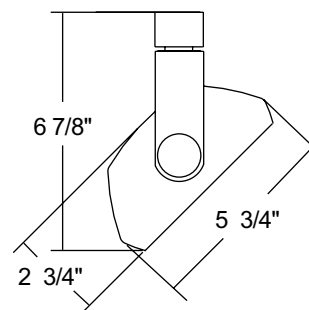

DIMENSIONS

ENGINEERING DATA

26W, 120V NPF	
Total Input Power	31
Operating Amps	.52
Power Factor	.45
T.H.D.	<20%
Min. Starting Temp.	50°F
Crest Factor	<1.7
Ballast Factor	.87

Biax is a registered trademark of General Electric Corporation.