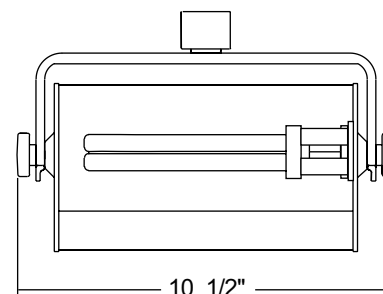

DIMENSIONS

ENGINEERING DATA

26W, 120V NPF	
Total Input Power	31
Operating Amps	.52
Power Factor	.45
T.H.D.	<20%
Min. Starting Temp.	50°F
Crest Factor	<1.7
Ballast Factor	.87

Biax is a registered trademark of General Electric Corporation.