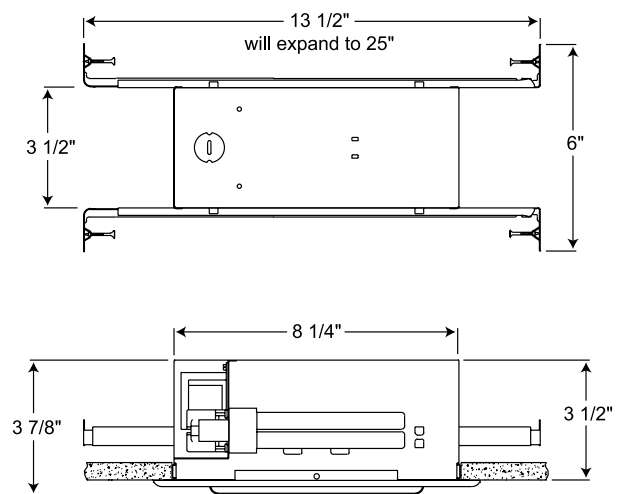

Specifications subject to change without notice.

INSTALLATION

Real Nail 3 Bar Hangers Telescoping, Patented (US Patent D552,969) Real Nail® 3 system permits quick placement of housing anywhere within 24" O.C. joists or suspended ceilings • Integral T-bar notch and clip secures housing in suspended ceiling grid – no accessory clips required • 24" expansion stop allows quick placement of fixture in standard grid spacing • Bars scored in two locations for fast, clean breaking, allowing housing installation in tight applications • Bars captive to mounting frame • Edge-mounted for extra strength • Captive bugle-headed ring shank nail for quick one-step installation and easy removal with claw hammer for fixture relocation • Quick-Loc slot and oversized locking set screw lock fixture in position • Bar hanger foot contoured to align to bottom of construction joist • Alternate mounting holes included.

Junction Box Pre-wired junction compartment provided with (3) ½" knockouts with pryout slots and ground wire • 90° C supply connection.

Housing 22-gauge white painted steel • 8¼" L x 3½" H x 3½" D.

DIMENSIONS

8 3/4" X 3 3/4" WALL CUTOUT

ORDERING INFORMATION: Housing and trim can be ordered together or separate, but will always ship separately.

Example (Housing): **ICPL813 120**

Example (Trim): **840 WH**

Example (Together): **ICPL813 120 104 WH**

Trim Size: 9 5/8" L x 4 7/8" H

Lamp Rating: 7W or 9W Twin Tube CFL.