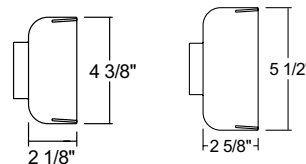

ACCESSORIES

Catalog Number	Finish	Description	Max. Lamp
T63 WHT	White w/ Black Baffle	Baffled Hood	75W PAR30L/65W BR30
T63 BLCK	Black w/ Black Baffle	Baffled Hood	75W PAR30L/65W BR30
T64 WHT	White w/ Black Baffle	Baffled Hood	150W PAR38/120W BR40
T64 BLCK	Black w/ Black Baffle	Baffled Hood	150W PAR38/120W BR40