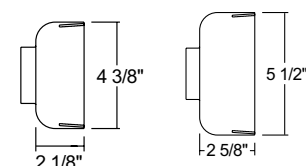

ACCESSORIES

Catalog Number	Finish	Description	Max. Lamp
T63 WHT	White w/ Black Baffle	Baffled Hood	75W PAR30L/65W BR30
T63 BLCK	Black w/ Black Baffle	Baffled Hood	75W PAR30L/65W BR30
T64 WHT	White w/ Black Baffle	Baffled Hood	150W PAR38/120W BR40
T64 BLCK	Black w/ Black Baffle	Baffled Hood	150W PAR38/120W BR40