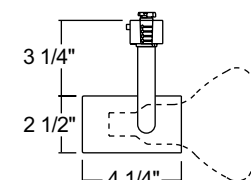

ACCESSORIES

Catalog Number	Finish	Description	Max. Lamp
T63 WHT	White w/ Black Baffle	Baffled Hood	75W PAR30L/65W BR30
T63 BLCK	Black w/ Black Baffle	Baffled Hood	75W PAR30L/65W BR30
T64 WHT	White w/ Black Baffle	Baffled Hood	150W PAR38/120W BR40
T64 BLCK	Black w/ Black Baffle	Baffled Hood	150W PAR38/120W BR40