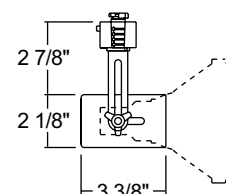

**TRAC-MASTER®**

Classics

**UNIVERSALS****T308, T620, T63,  
T64, T691 and T359****Hi-Tech Mini Swivel Universal****Construction** Steel housing with slotted steel swivel.**Aiming** 90° vertical aiming capability and 358° rotation • One locking knob provided.

**Mini Swivel Universal****Construction** Porcelain socket mounted to low profile steel swivel.**Aiming** 90° vertical aiming capability and 358° rotation.

Catalog Number	Finish	Lamp
<b>T359 WH</b>	White	50W R20/50W PAR20/85W BR30/75W PAR30/120W BR40/250W PAR38
<b>T359 GTYPE WH</b>	White	50W R20/50W PAR20/85W BR30/75W PAR30/120W BR40/250W PAR38
<b>T359 HTYPE WH</b>	White	50W R20/50W PAR20/85W BR30/75W PAR30/120W BR40/250W PAR38
<b>T359 LTYPE WH</b>	White	50W R20/50W PAR20/85W BR30/75W PAR30/120W BR40/250W PAR38