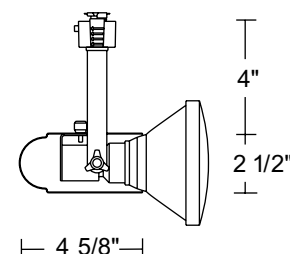

ACCESSORIES

Catalog Number	Finish	Description	Max. Lamp
T63 WHT	White w/ Black Baffle	Baffled Hood	75W PAR30L/65W BR30
T63 BLCK	Black w/ Black Baffle	Baffled Hood	75W PAR30L/65W BR30
T64 WHT	White w/ Black Baffle	Baffled Hood	150W PAR38/120W BR40
T64 BLCK	Black w/ Black Baffle	Baffled Hood	150W PAR38/120W BR40