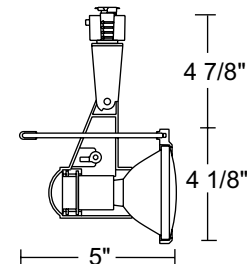

Alternate LTYPE Trac Adapter Compatible with track systems which use a L-type track adapter • System specific and assembled to trac fixture • Two-position power contact provided for two-circuit application • Consult factory for additional information.

Labels UL listed • CSA certified • Union made • Assembled in U.S.A.

Specifications subject to change without notice.

Line Voltage PAR30

Catalog Number	Description	Finish	Lamp
T218 WH	Delta 200 w/Universal Trac Adapter	White	75W PAR30 max.
T218 BL	Delta 200 w/Universal Trac Adapter	Black	75W PAR30 max.
T218 SL	Delta 200 w/Universal Trac Adapter	Silver	75W PAR30 max.
T218 GTYPE WH	Delta 200 w/G-Type Trac Adapter	White	75W PAR30 max.
T218 GTYPE BL	Delta 200 w/G-Type Trac Adapter	Black	75W PAR30 max.
T218 GTYPE SL	Delta 200 w/G-Type Trac Adapter	Silver	75W PAR30 max.
T218 HTYPE WH	Delta 200 w/H-Type Trac Adapter	White	75W PAR30 max.
T218 HTYPE BL	Delta 200 w/H-Type Trac Adapter	Black	75W PAR30 max.
T218 HTYPE SL	Delta 200 w/H-Type Trac Adapter	Silver	75W PAR30 max.
T218 LTYPE WH	Delta 200 w/L-Type Trac Adapter	White	75W PAR30 max.
T218 LTYPE BL	Delta 200 w/L-Type Trac Adapter	Black	75W PAR30 max.
T218 LTYPE SL	Delta 200 w/L-Type Trac Adapter	Silver	75W PAR30 max.