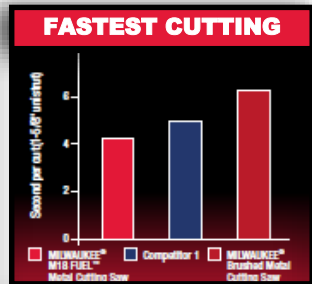

JAN

FEB

MAR

APR

MAY

JUN

JUL

AUG

SEP

OCT

NOV

DEC

Launch: Mar 27th 2017