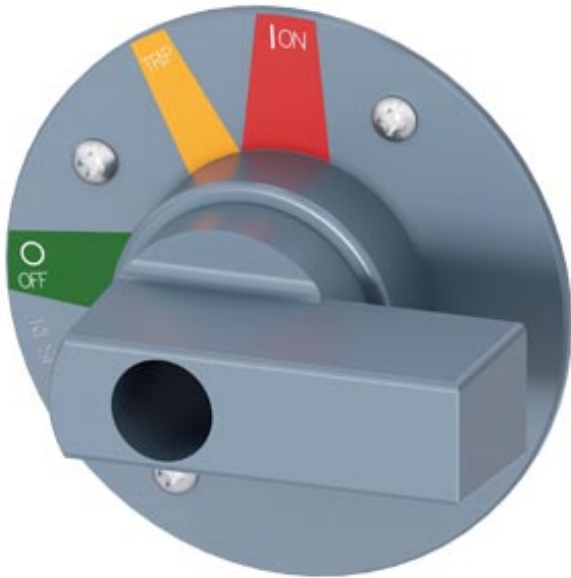

SUPPLEMENTARY HANDLE FOR DOOR MOUNTED ROTARY OPERATOR STANDARD ACCESSORY FOR 3VA6 150/250

Model	
Product brand name	SETRON
Product designation	Accessories
Design of the product	Additional handle for door-coupling rotary operating mechanism
accessories	Additional handle for

Mechanical Design	
Height	70 mm
Width	70 mm
Depth	36 mm

Certificates			
General Product Approval	EMC	Declaration of Conformity	other

[Miscellaneous](#)