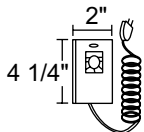

T46

Clamp/Monopoint Adapter. Clamps to pipe or planking up to 2 1/2" thick. Accepts one 120V Juno trac fixture. Supplied with 8' three-wire cord and plug.