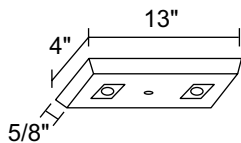

**T40F WH, T40F BL, T40F
SL**

Flush Monopoint Adapter. Mounts directly to outlet box. Accepts one 120V Juno trac fixture with standard size trac adapter.

**T41N WH, T41N BL,
T41N SL**

Duo-Point Adapter. Mounts directly to an outlet box. Accepts two 120V Juno trac fixtures.