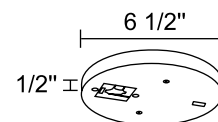

Low Voltage Monopoint Adapter

**R58 WH, R58 BL, R58
SL, R58 BZ**

Monopoint Adapter for T537, T538 or Trac-Lites R Series Low-Voltage Power Packs. Mounts directly to outlet box. Adapter is offset to accept all Power Pack styles. Power Pack latch locks in detent.

Specifications subject to change without notice.