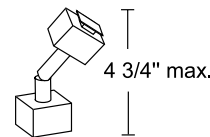

Line Voltage Sloped Ceiling Adapter

**T95 WH, T95 BL, T95
SL, T95 BZ**

Sloped Ceiling Adapter. Attaches to trac, permitting Trac-Master or Trac-Lites R Series Trac fixtures with standard size trac adapter to be hung vertically from sloped ceiling. 90° maximum adjustable.