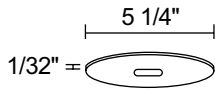

**T40F WH, T40F BL, T40F
SL**

Flush Monopoint Adapter. Mounts directly to outlet box. Accepts one 120V Juno trac fixture with standard size trac adapter.

**T41N WH, T41N BL,
T41N SL**

Duo-Point Adapter. Mounts directly to an outlet box. Accepts two 120V Juno trac fixtures.