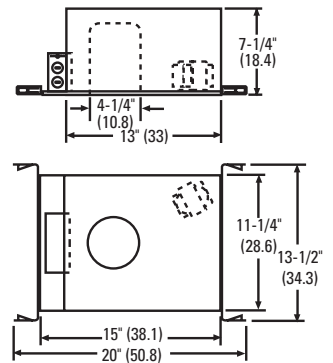

CONSTRUCTION — Steel inner housing.

Aluminum outer housing.

Galvanized bar hangers span up to 24" O.C. and feature built-in nailer and T-bar clips.

Galvanized steel junction box with 4 built-in Romex clamps; (2) 1/2" and 3/4" knockouts with slots for pryout. Rated for through branch wiring.

Expandable bar hangers allow for off center mounting in wood joist or T-bar ceilings. Length of 25-1/4" maximum 13-1/4" minimum or cut to fit 7-1/2" on center joist construction.

Ceiling cutout 4-3/16"

Note: Specifications subject to change without notice.

Catalog Number
Notes
Type

4" Housing

LIV3

LOW VOLTAGE

IC
New Construction

Specifications

Height: 7-1/4 (18.4)

Length: 20 (50.8)

Width: 13-1/2 (34.3)

All dimensions are inches (centimeters) unless otherwise indicated.

ORDERING INFORMATION

Lead times will vary depending on options selected. Consult with your sales representative.