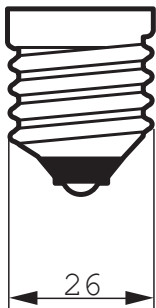

General Characteristics

Product number	Full product name	Cap-Base	Bulb	Rated Avg. Life (Hours)	Rated Avg. Life (Hours)
433672	8A19/SLIM/2700 DIM 6/1	E26	A19	25000 hr	25000 hr
433276	10.5A19/SLIM/2700 DIM 6/1	E26	A19	25000 hr	25000 hr

Product number	Full product name	Cap-Base	Bulb	Rated Avg. Life (Hours)	Rated Avg. Life (Hours)
452771	13A21/SLIM/2700 DIM 120V 10/1	E26	A21	25000 hr	25000 hr

Installation diagrams

E26

Light Technical Characteristics

Product number	Full product name	Color Code	Beam Description	Approximate Lumens	CRI	Color Temp. (Kelvin)	Rated Luminous Flux
433672	8A19/SLIM/2700 DIM 6/1	WW	-	450 Lm	80	2700 K	450 Lm
433276	10.5A19/SLIM/2700 DIM 6/1	WW	-	800 Lm	80	2700 K	800 Lm
452771	13A21/SLIM/2700 DIM 120V 10/1	WW	-	1100 Lm	80	2700 K	1100 Lm