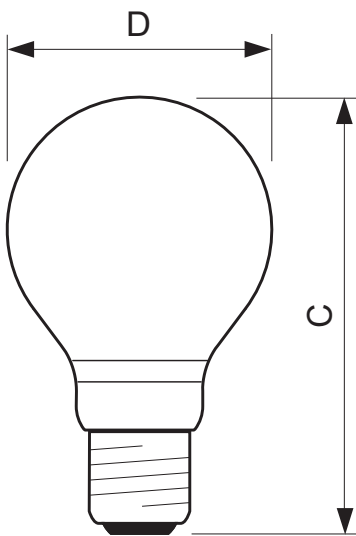

**PHILIPS**

Related products

8 W, 10.5 W E26 A19

13 W E26 A21

Dimensional drawing

8A19/SLIM/2700 DIM 6/1

Product	C (Norm)	D (Norm)
LED 8-40W E26 2700K 120V A19	111.6	69
LED 10.5-60W E26 2700K 120V A19	111.6	69