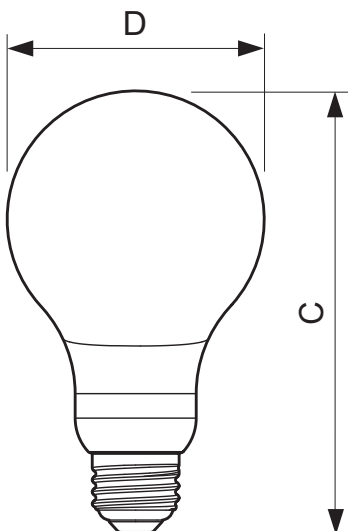

**PHILIPS**

Related products

8 W, 10.5 W E26 A19

13 W E26 A21

Dimensional drawing

8A19/SLIM/2700 DIM 6/1

Product	C (Norm)	D (Norm)
LED 8-40W E26 2700K 120V A19	111.6	69
LED 10.5-60W E26 2700K 120V A19	111.6	69