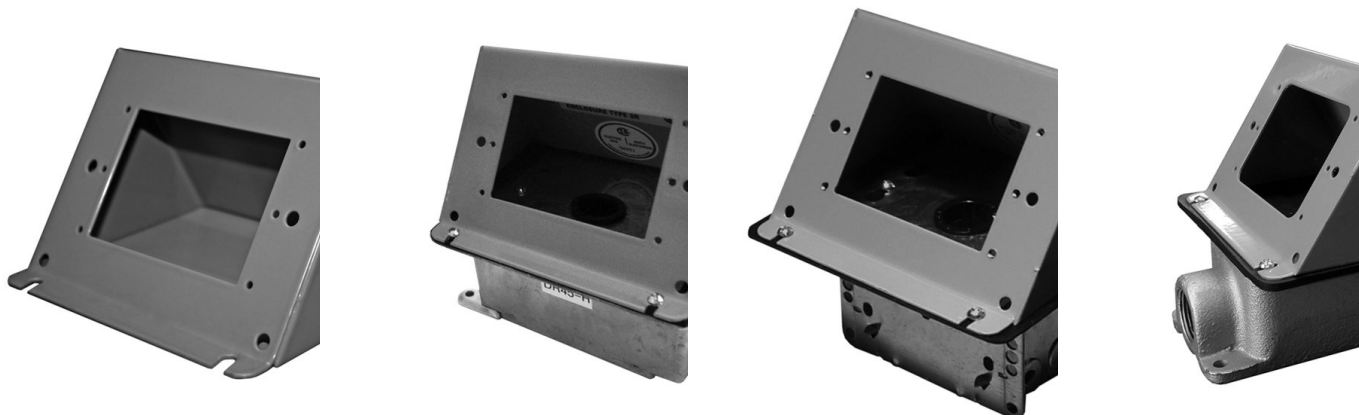

Weatherproof Outlets

45° RECEPTACLE HANDY HOOD™ SERIES DR45

- Weatherproof outlet box extension hood
- Specifically designed as a quick & easy, code compliant angle adaptor to mount a single gang receptacle at a 45° angle or less, when exposed to weather, with plug inserted
- Assembly can be fitted over new or existing flush or surface outlet boxes, pedestals, etc. by simply installing the new outlet or removing the existing device outlet, screw-mounting on the gasketed angle adaptor, and re-installing the outlet and its weatherproof cover
- Machine formed galvanized steel with self drainage makes unit extremely robust, maintenance free, attractive & easy to use. Standard finish is ASA 61 Grey powder coat.
- No more troublesome while-in-use hoods are required
- CSA/UL certified assembly, weatherproof box extension device for indoor or outdoor use with plug inserted CEC 26-702 and NEC 406-8(b) (1)

DOWNLOAD PDF