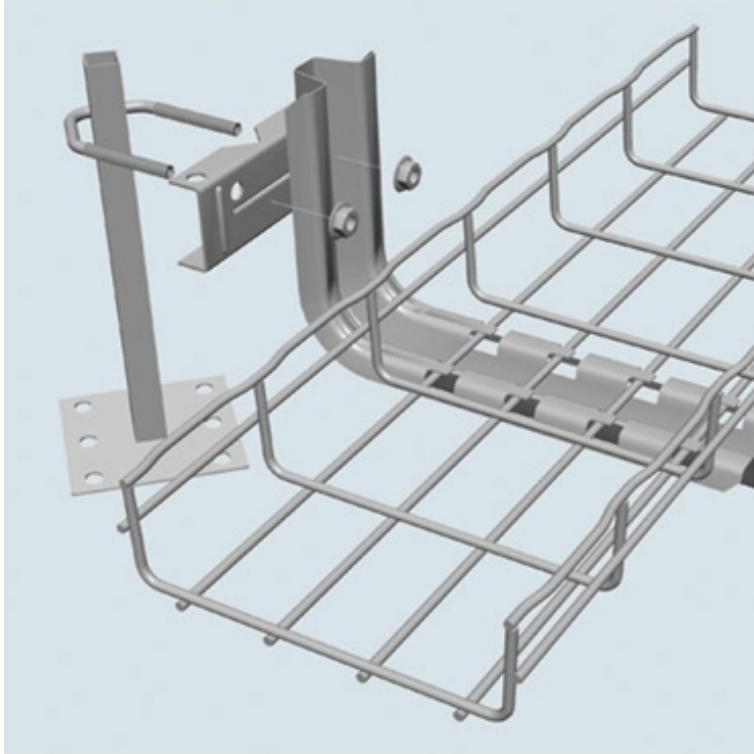

Under Floor Support Clamp - UFC

Cablofil Wiremesh Cable Tray concept based upon performance, safety and economy; three qualities which make Cablofil Wiremesh Cable Tray system preferred by installers. Cablofil adapts to the most complex configurations, and its structure gives maximum strength for minimum weight. The ease of creating fittings, carried out on site, as well as the wide range of unique and universal accessories gives complete freedom in routing combined with exceptionally fast installation.

FEATURES

- Creates a tray support using FAS L brackets in under floor applications.
- To install, clamp FAS L Brackets to raised floor support through one side of U-bolt.
- UFC clamp works with round or square post profiles.
- Turn UFC support plate around if post faces are parallel with floor grid.

Specifications

The below "View Specifications Chart" highlights all sizes and finishes available.