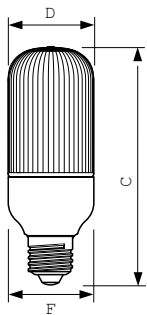

### Product data

General Information	
Cap-Base	E26 [ Single Contact Medium Screw]
Life with 3 Hour Per Day Use	9.1 a

Light Technical	
Color Code	827 [ CCT of 2700K]
Luminous Flux (Nom)	840 lm
Luminous Flux (Rated) (Nom)	840 lm
Color Designation	Warm White (WW)
Lumen Maintenance 2000 h (Nom)	80 %
Lumen Maintenance 5000 h (Nom)	70 %
Chromaticity Coordinate X (Nom)	459
Chromaticity Coordinate Y (Nom)	412
Correlated Color Temperature (Nom)	2700 K
Luminous Efficacy (Rated) (Nom)	60 lm/W

Product Data	
Order product name	EL/O 14W PRISMA 6/1
EAN/UPC - Product	046677407780
Order code	929689942501
Numerator - Quantity Per Pack	1
Numerator - Packs per outer box	6
Material Nr. (12NC)	929689942501
Net Weight (Piece)	0.118 kg

### Dimensional drawing

Product	D (max)	C (max)	F (max)
EL/O 14W PRISMA 6/1	51 mm	136.8 mm	50.5 mm

Ambiance 14W/827 E26 110-127V 50/60Hz PR