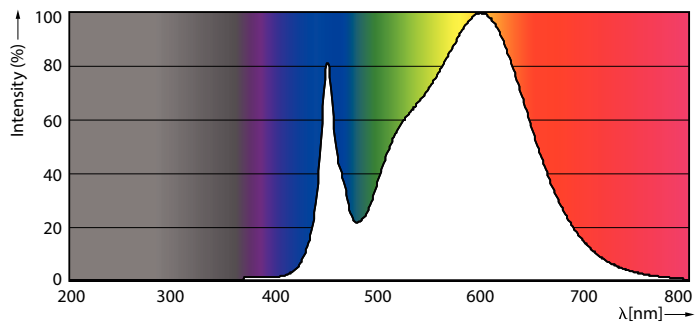

Photometric data

LEDtube PRO 12W G13 835 24D ND

LEDtube PRO 12W G13 835 24D ND