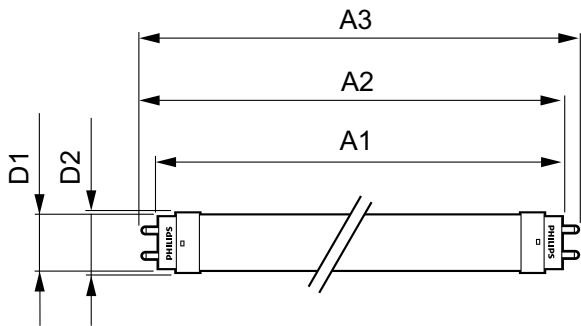

## Product data

General Information		Starting Time (Nom)	
Cap-Base	G13 [ Medium Bi-Pin Fluorescent]		0.5 s
Nominal Lifetime (Nom)	50000 h	Warm Up Time to 60% Light (Nom)	0.5 s
Switching Cycle	50000X	Power Factor (Nom)	0.9
B50L70	50000 h	Voltage (Nom)	120-277 V
Light Technical		Temperature	
Color Code	835 [ CCT of 3500K]	T-Ambient (Max)	45 °C
Beam Angle (Nom)	240 °	T-Ambient (Min)	-20 °C
Initial lumen (Nom)	1700 lm	T-Storage (Max)	65 °C
Luminous Flux (Rated) (Nom)	1700 lm	T-Storage (Min)	-40 °C
Rated Beam Angle	240 °	T-Case Maximum (Nom)	70 °C
Correlated Color Temperature (Nom)	3500 K	Controls and Dimming	
Color Consistency	<6	Dimmable	No
Color Rendering Index (Nom)	80	Mechanical and Housing	
LLMF At End Of Nominal Lifetime (Nom)	70 %	Product Length	1200 mm
Operating and Electrical		Approval and Application	
Input Frequency	50 to 60 Hz	Energy Saving Product	Yes
Power (Rated) (Nom)	12 W	Approbation Marks	UL certificate RoHS compliance DLC compliance
Lamp Current (Max)	120 mA		
Lamp Current (Min)	40 mA		

## Dimensional drawing

Product	D1	D2	A1	A2	A3
12T8/PER/48-835/BB17/G 10/1 FB	25.7 mm	28 mm	1198 mm	1205 mm	1212 mm

Performance TypeB 1800lm 12W