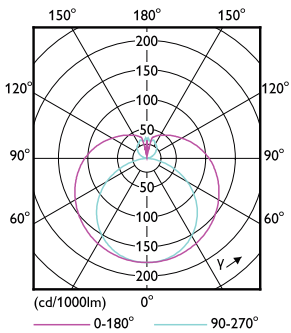

Photometric data

LEDtube PRO 12W G13 830 24D ND

LEDtube PRO 12W G13 835 24D ND