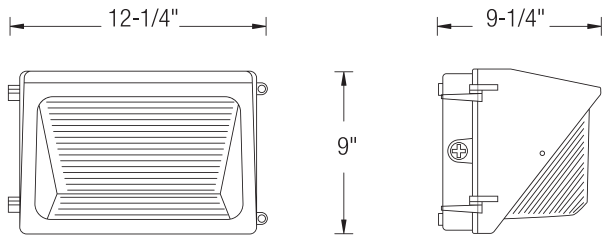

OWP-NC-201-LED

LED Medium No Cut-Off Wall Pack Series

up to 56 Watts / up to 7100 Lumens

Catalog Number:	
Project Name:	
Note:	Type:

APPLICATIONS:

This medium size no cut-off LED wall pack provides long lasting, energy efficient lighting with a variety of options to customize fixture performance to the required task. Keeping with the look of a traditional MH wall pack, while reducing energy consumption up to 80% and lasting over 50,000 hours. Easily mounts to building and is ideal for industrial, educational, multi-family, institutional, and government applications.

FEATURES:

- 120-277V
- Lumen output up to 7100 lm with efficacy 121 lm/W and up
- Polycarbonate optical lens with UV stabilizers
- Photocell optional
- Replacing 100W MH - 320W MH
- Operating temperature is -40°C to 40°C (-40°F to 104°F)
- UL/cUL wet location listed
- DLC Listed

DIMENSION:

PHOTOMETRICS:

B	U	G
2	3	1

SPECIFICATIONS:

LUMENS	4500 / 6000 lumens
WATTAGE	44W / 56W
CCT	40K-50K
CRI	80
LIGHT EFFICIENCY	+121 lumens/watt
VOLTAGE	120-277 VAC
POWER FREQUENCY	50/60 Hz
FINISH	Bronze
APPLICABLE ENVIRONMENT	Dry/Damp/Wet location
WORKING TEMPERATURE	-40°C to 50°C