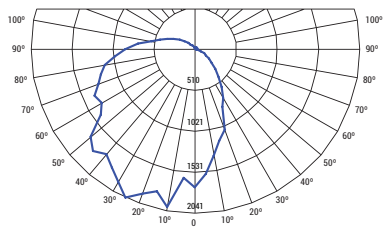

OWP-NC-201-LED

LED Medium No Cut-Off Wall Pack Series

up to 56 Watts / up to 7100 Lumens

Catalog Number:	
Project Name:	
Note:	Type:

APPLICATIONS:

This medium size no cut-off LED wall pack provides long lasting, energy efficient lighting with a variety of options to customize fixture performance to the required task. Keeping with the look of a traditional MH wall pack, while reducing energy consumption up to 80% and lasting over 50,000 hours. Easily mounts to building and is ideal for industrial, educational, multi-family, institutional, and government applications.

FEATURES:

- 120-277V
- Lumen output up to 7100 lm with efficacy 121 lm/W and up
- Polycarbonate optical lens with UV stabilizers
- Photocell optional
- Replacing 100W MH - 320W MH
- Operating temperature is -40°C to 40°C (-40°F to 104°F)
- UL/cUL wet location listed
- DLC Listed

DIMENSION:

PHOTOMETRICS:

B	U	G
2	3	1

SPECIFICATIONS:

LUMENS	4500 / 6000 lumens
WATTAGE	44W / 56W
CCT	40K-50K
CRI	80
LIGHT EFFICIENCY	+121 lumens/watt
VOLTAGE	120-277 VAC
POWER FREQUENCY	50/60 Hz
FINISH	Bronze
APPLICABLE ENVIRONMENT	Dry/Damp/Wet location
WORKING TEMPERATURE	-40°C to 50°C