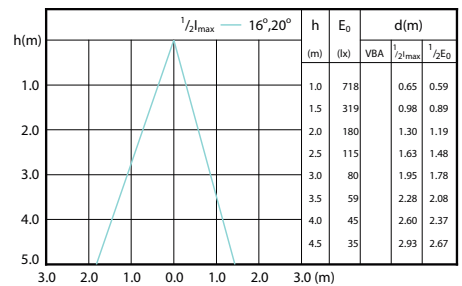

Accent Diagrams

LED Lamps, CorePro LEDspotMV 4.6-50W GU10
PAR16 827 355lm 36D

LED Lamps, CorePro LEDspotMV 3.5-35W GU10
PAR16 827 255lm 36D

CorePro LEDspotMV 50W GU10 830 36D CLA

Beam Diagrams

LED Lamps, CorePro LEDspotMV 4.6-50W GU10
PAR16 827 355lm 36D