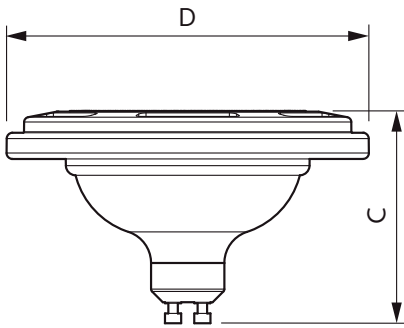

LEDspot GU10 PAR16

LEDspot GU10 PAR16

LEDspot GU10 PAR16

LEDspot GU10 AR70

Dimensional drawing

| Product | D | C |
|--|-------|-------|
| LEDClassic 35W GU10 865 100-240V 36D ND | 50 mm | 53 mm |
| LEDClassic 35W GU10 827 100-240V 36D ND | 50 mm | 53 mm |
| LEDspot GU10 5-50W 865 36D 220-240V PF | 50 mm | 54 mm |
| LEDCLA 50W GU10 827 220-240V 36D ND1BC/6 | 50 mm | 54 mm |
| LEDCLA 50W GU10 865 220-240V 36D ND1BC/6 | 50 mm | 54 mm |
| LEDCLA 35W GU10 827 220-240V 36D ND1BC/6 | 50 mm | 54 mm |
| LEDCLA 50W GU10 827 220-240V 36D ND1BC/6 | 50 mm | 54 mm |
| LEDCLA 35W GU10 827 220-240V 36D ND1BC/6 | 50 mm | 54 mm |
| LEDCLA 50W GU10 865 220-240V 36D ND2BC/6 | 50 mm | 54 mm |

| Product | D | C |
|--|-------|-------|
| LEDspot 25W GU10 6500K 100-240V 36D ND | 50 mm | |
| LEDspot 25W GU10 2700K 100-240V 36D ND | 50 mm | 53 mm |

Standard LED spots GU10

Dimensional drawing

| Product | D | C |
|--|-------|-------|
| LEDspot 50W GU10 6500K 100-240V 36D ND | 50 mm | 54 mm |
| AR70 100-240V 5-50W 525lm 25D 2700K ND | 70 mm | 61 mm |
| LEDspot 50W GU10 2700K 100-240V 36D ND | 50 mm | 54 mm |