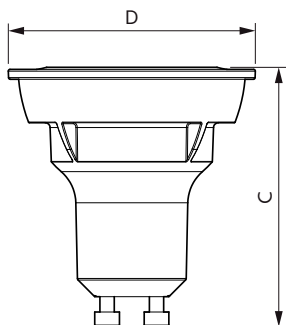

LEDspot GU10 PAR16

LEDspot GU10 PAR16

LEDspot GU10 PAR16

LEDspot GU10 AR70

Dimensional drawing

| Product | D | C |
|--|-------|-------|
| LEDClassic 35W GU10 865 100-240V 36D ND | 50 mm | 53 mm |
| LEDClassic 35W GU10 827 100-240V 36D ND | 50 mm | 53 mm |
| LEDspot GU10 5-50W 865 36D 220-240V PF | 50 mm | 54 mm |
| LEDCLA 50W GU10 827 220-240V 36D ND1BC/6 | 50 mm | 54 mm |
| LEDCLA 50W GU10 865 220-240V 36D ND1BC/6 | 50 mm | 54 mm |
| LEDCLA 35W GU10 827 220-240V 36D ND1BC/6 | 50 mm | 54 mm |
| LEDCLA 50W GU10 827 220-240V 36D ND1BC/6 | 50 mm | 54 mm |
| LEDCLA 35W GU10 827 220-240V 36D ND1BC/6 | 50 mm | 54 mm |
| LEDCLA 50W GU10 865 220-240V 36D ND2BC/6 | 50 mm | 54 mm |

| Product | D | C |
|--|-------|-------|
| LEDspot 25W GU10 6500K 100-240V 36D ND | 50 mm | |
| LEDspot 25W GU10 2700K 100-240V 36D ND | 50 mm | 53 mm |

Standard LED spots GU10

Dimensional drawing

| Product | D | C |
|--|-------|-------|
| LEDspot 50W GU10 6500K 100-240V 36D ND | 50 mm | 54 mm |
| AR70 100-240V 5-50W 525lm 25D 2700K ND | 70 mm | 61 mm |
| LEDspot 50W GU10 2700K 100-240V 36D ND | 50 mm | 54 mm |