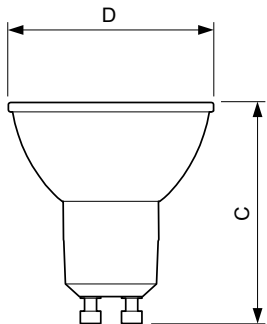

LEDspot GU10 PAR16

LEDspot GU10 PAR16

LEDspot GU10 PAR16

LEDspot GU10 AR70

Dimensional drawing

| Product | D | C |
|--|-------|-------|
| LEDClassic 35W GU10 865 100-240V 36D ND | 50 mm | 53 mm |
| LEDClassic 35W GU10 827 100-240V 36D ND | 50 mm | 53 mm |
| LEDspot GU10 5-50W 865 36D 220-240V PF | 50 mm | 54 mm |
| LEDCLA 50W GU10 827 220-240V 36D ND1BC/6 | 50 mm | 54 mm |
| LEDCLA 50W GU10 865 220-240V 36D ND1BC/6 | 50 mm | 54 mm |
| LEDCLA 35W GU10 827 220-240V 36D ND1BC/6 | 50 mm | 54 mm |
| LEDCLA 50W GU10 827 220-240V 36D ND1BC/6 | 50 mm | 54 mm |
| LEDCLA 35W GU10 827 220-240V 36D ND1BC/6 | 50 mm | 54 mm |
| LEDCLA 50W GU10 865 220-240V 36D ND2BC/6 | 50 mm | 54 mm |

| Product | D | C |
|--|-------|-------|
| LEDspot 25W GU10 6500K 100-240V 36D ND | 50 mm | |
| LEDspot 25W GU10 2700K 100-240V 36D ND | 50 mm | 53 mm |

Standard LED spots GU10

Dimensional drawing

| Product | D | C |
|--|-------|-------|
| LEDspot 50W GU10 6500K 100-240V 36D ND | 50 mm | 54 mm |
| AR70 100-240V 5-50W 525lm 25D 2700K ND | 70 mm | 61 mm |
| LEDspot 50W GU10 2700K 100-240V 36D ND | 50 mm | 54 mm |