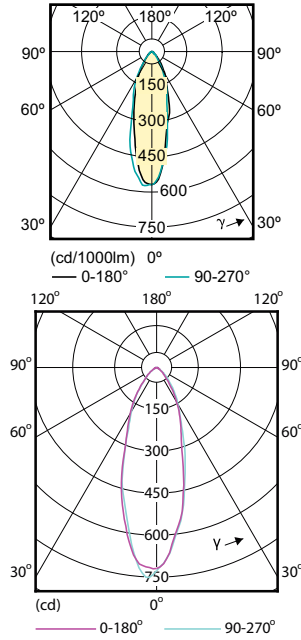

Standard LED spots GU10

Order Code	Full Product Name	T-Case Maximum (Nom)
929001235212	LEDspot 70W AR111 827 100-240V 24D ND	-
929001281611	LEDspot GU10 5-50W 865 36D 220-240V PF	80 °C
929001306371	LEDspot 25W GU10 2700K 100-240V 36D ND	45 °C
929001306471	LEDspot 25W GU10 6500K 100-240V 36D ND	45 °C
929001368511	LEDClassic 35W GU10 827 100-240V 36D ND	70 °C
929001368611	LEDClassic 35W GU10 865 100-240V 36D ND	70 °C
929001368711	LEDspot 50W GU10 2700K 100-240V 36D ND	70 °C
929001368811	LEDspot 50W GU10 6500K 100-240V 36D ND	70 °C
929001373011	AR70 100-240V 5-50W 525lm 25D 2700K ND	70 °C