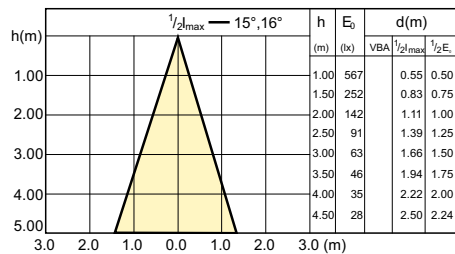

Accent Diagrams

LED Lamps, CorePro LEDspotMV 4.6-50W GU10
PAR16 827 355lm 36D

LED Lamps, CorePro LEDspotMV 3.5-35W GU10
PAR16 827 255lm 36D

CorePro LEDspotMV 50W GU10 830 36D CLA

Beam Diagrams

LED Lamps, CorePro LEDspotMV 4.6-50W GU10
PAR16 827 355lm 36D