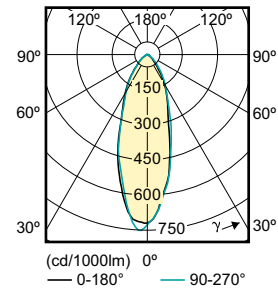

Standard LED spots GU10

Order Code	Full Product Name	T-Case Maximum (Nom)
929001235212	LEDspot 70W AR111 827 100-240V 24D ND	-
929001281611	LEDspot GU10 5-50W 865 36D 220-240V PF	80 °C
929001306371	LEDspot 25W GU10 2700K 100-240V 36D ND	45 °C
929001306471	LEDspot 25W GU10 6500K 100-240V 36D ND	45 °C
929001368511	LEDClassic 35W GU10 827 100-240V 36D ND	70 °C
929001368611	LEDClassic 35W GU10 865 100-240V 36D ND	70 °C
929001368711	LEDspot 50W GU10 2700K 100-240V 36D ND	70 °C
929001368811	LEDspot 50W GU10 6500K 100-240V 36D ND	70 °C
929001373011	AR70 100-240V 5-50W 525lm 25D 2700K ND	70 °C