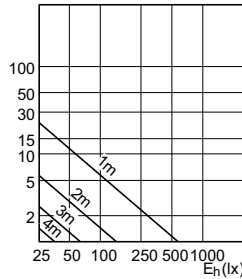

Accent Diagrams

LED Lamps, CorePro LEDspotMV 4.6-50W GU10
PAR16 827 355lm 36D

LED Lamps, CorePro LEDspotMV 3.5-35W GU10
PAR16 827 255lm 36D

CorePro LEDspotMV 50W GU10 830 36D CLA