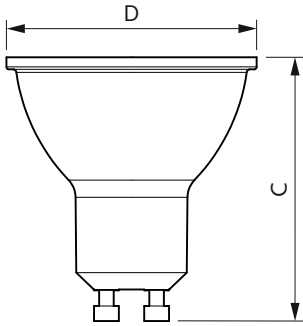

LEDspot GU10 PAR16

LEDspot GU10 PAR16

LEDspot GU10 PAR16

LEDspot GU10 AR70

Dimensional drawing

| Product | D | C |
|--|-------|-------|
| LEDClassic 35W GU10 865 100-240V 36D ND | 50 mm | 53 mm |
| LEDClassic 35W GU10 827 100-240V 36D ND | 50 mm | 53 mm |
| LEDspot GU10 5-50W 865 36D 220-240V PF | 50 mm | 54 mm |
| LEDCLA 50W GU10 827 220-240V 36D ND1BC/6 | 50 mm | 54 mm |
| LEDCLA 50W GU10 865 220-240V 36D ND1BC/6 | 50 mm | 54 mm |
| LEDCLA 35W GU10 827 220-240V 36D ND1BC/6 | 50 mm | 54 mm |
| LEDCLA 50W GU10 827 220-240V 36D ND1BC/6 | 50 mm | 54 mm |
| LEDCLA 35W GU10 827 220-240V 36D ND1BC/6 | 50 mm | 54 mm |
| LEDCLA 50W GU10 865 220-240V 36D ND2BC/6 | 50 mm | 54 mm |

| Product | D | C |
|--|-------|-------|
| LEDspot 25W GU10 6500K 100-240V 36D ND | 50 mm | |
| LEDspot 25W GU10 2700K 100-240V 36D ND | 50 mm | 53 mm |

Standard LED spots GU10

Dimensional drawing

| Product | D | C |
|--|-------|-------|
| LEDspot 50W GU10 6500K 100-240V 36D ND | 50 mm | 54 mm |
| AR70 100-240V 5-50W 525lm 25D 2700K ND | 70 mm | 61 mm |
| LEDspot 50W GU10 2700K 100-240V 36D ND | 50 mm | 54 mm |