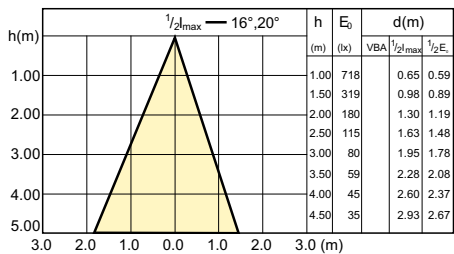

Accent Diagrams

LED Lamps, CorePro LEDspotMV 4.6-50W GU10
PAR16 827 355lm 36D

LED Lamps, CorePro LEDspotMV 3.5-35W GU10
PAR16 827 255lm 36D

CorePro LEDspotMV 50W GU10 830 36D CLA

Beam Diagrams

LED Lamps, CorePro LEDspotMV 4.6-50W GU10
PAR16 827 355lm 36D