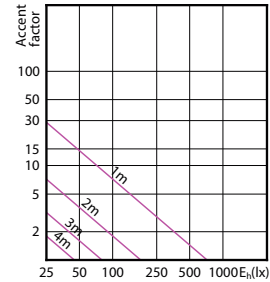

Accent Diagrams

LED Lamps, CorePro LEDspotMV 4.6-50W GU10
PAR16 827 355lm 36D

LED Lamps, CorePro LEDspotMV 3.5-35W GU10
PAR16 827 255lm 36D

CorePro LEDspotMV 50W GU10 830 36D CLA