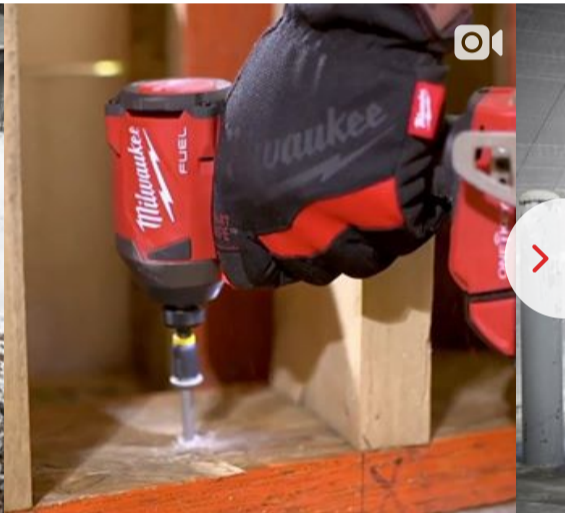

#TeamMilwaukee

LOCATE STORE

The Store Locator is designed to help you find the closest store near you.

AVAILABLE AT

AU

ACCOUNT

- My Account
- Favourites

SUPPORT

- Find a Service Centre
- Warranty

COMPANY

- About Us
- Authorised Partners
- Redemptions
- Jobsite Solutions
- Learn And Earn
- Competitions And Promotions
- Careers
- Where to Buy
- Contact Us