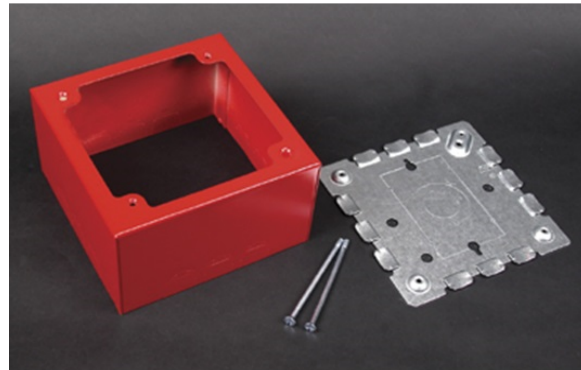

500/700 Extra Deep Alarm Device Box Fitting

V5753, R5753

For surface mounting of alarm devices and safety signals designed to fit into 4" [102mm] square back boxes. R5753 has red finish. Cover is 2 3/4" [70mm] deep and has three twistouts for raceways on each side. Base has 1/2" and 1" concentric and single-gang box KOs. Accepts NEMA double-gang standard faceplates.

features & benefits

specifications

General Info

Available Colors:

V5753 - Ivory
5753R - Red

Product Series: 500, 700
Component Type: Boxes

Technical Information

Material: Steel
Capacity: Single-Channel