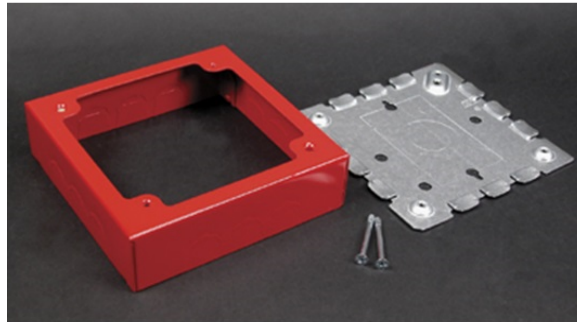

500/700 Two-Gang Alarm Device Box Fitting

V5752, R5752

For surface mounting of alarm devices and safety signals designed to fit into 4" [102mm] square back boxes. Cover has three raceway twistouts on each side. Base has 1/2" and 1" concentric and single-gang box KOs. R5752 has red finish. Accepts NEMA double-gang standard faceplates.

features & benefits

specifications

General Info

Available Colors:

V5752 - Ivory
5752R - Red

Product Series: 500, 700
Component Type: Boxes

Technical Information

Material: Steel
Capacity: Single-Channel