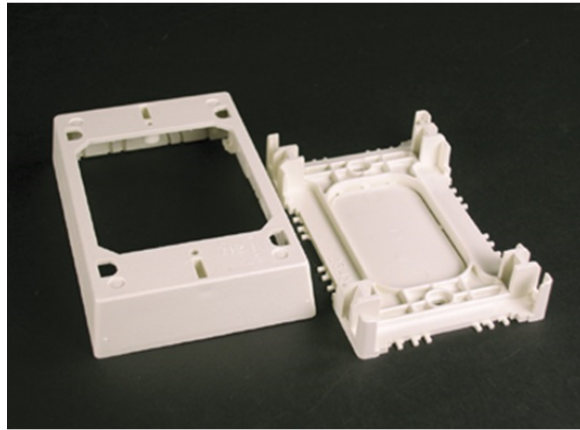

400/800 /2300/2300D Shallow Device/Extension Box Fitting

2348S/51, 2348S/51-WH

For shallow switches and receptacles.
Base has rectangular KO.

features & benefits

specifications

General Info

Available Colors:

2348S/51 - Ivory
2348S/51-WH - White

Product Series: 400, 800, 2300
Component Type: Boxes

Technical Information

Material: Nonmetallic
Capacity: Single-Channel