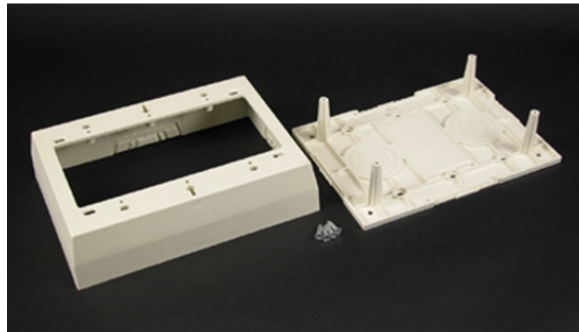

400/800 /2300/2300D Three-Gang Deep Device Box Fitting

2348-3, 2348-3-WH

Three-gang. For deeper switches and devices. Base has rectangular KO to enable extension from existing flush wall box and 1/2" and 1" trade size concentric KOs. Accepts industry standard faceplates for switch and communication devices.

features & benefits

specifications

General Info

Available Colors:

2348-3 - Ivory
2348-3WH - White

Product Series: 400, 800, 2300
Component Type: Boxes

Technical Information

Material: Nonmetallic
Capacity: Single-Channel