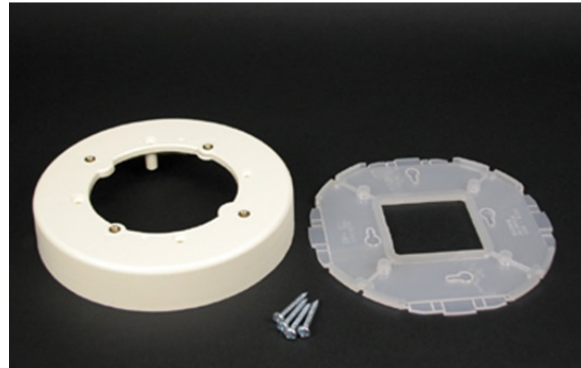

400/800 /2300/2300D Round Box Extension Fitting

2337A, 2337A-WH

For hanging fixtures, smoke/fire alarms and other security devices with 3 1/2" [89mm] or 4 1/16" [103mm] mounting centers. 5 1/2" [140mm] diameter with open base. Not for use with fans.

features & benefits

specifications

General Info

Available Colors:

2337A - Ivory

2337A-WH - White

Product Series: 400, 800, 2300

Component Type: Boxes

Technical Information

Material: Nonmetallic

Capacity: Single-Channel