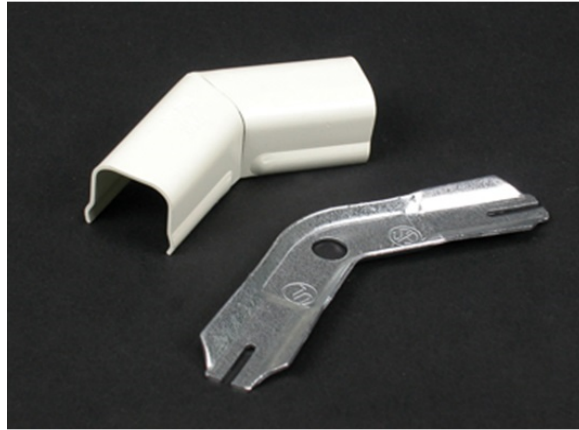

700 45 Degree Flat Elbow Fitting

V712, 712WH

Diagonal 45 degree turns on same surface.

features & benefits

specifications

General Info

Available Colors:

V712 - Ivory

712WH - White

Product Series: 500, 700

Component Type: Fittings & Accessories

Technical Information

Material: Steel

Capacity: Single-Channel