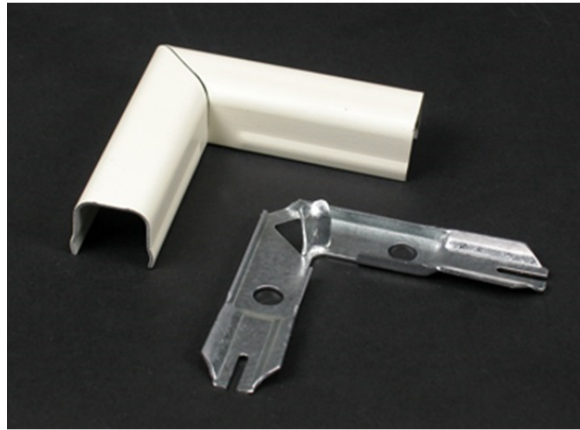

700 Flat Elbow Fitting

V711, 711WH

Right angle turns on the same surface.

features & benefits

specifications

General Info

Available Colors:

V711 - Ivory

711WH - White

Product Series: 500, 700

Component Type: Fittings & Accessories

Technical Information

Material: Steel

Capacity: Single-Channel