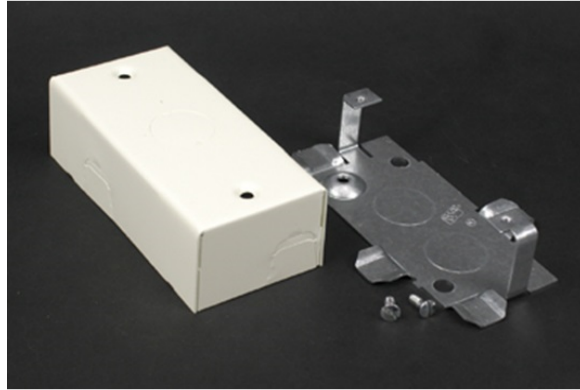

## 500/700 Utility Box Fitting

V57242

Can be used as tee, cross, pull box, junction box, or blank box. Cover has 1/2" trade size KO and twistouts for 500 and 700 Series Raceway on each end and sides. Twistouts on ends of box permit running raceway close to interior trim. Base has 1/2" trade size KOs.

#### Technical Information

Material: Steel  
Capacity: Single-Channel