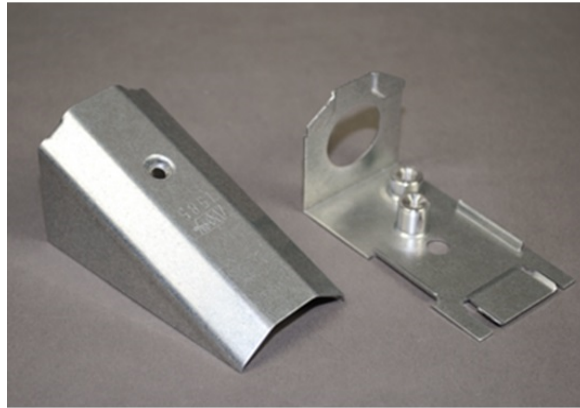

1500 Series Overfloor Raceway Combination Connector

1585

For connecting 1/2" trade size conduit or armored cable to 1500 Series Raceway.

features & benefits

specifications

General Info

Product Series: 1500, 2600
Component Type: Fittings & Accessories

Technical Information

Material: Steel
Capacity: Single-Channel