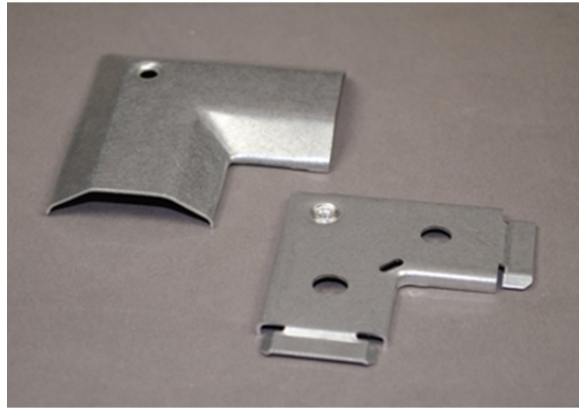

## 1500 Series Overfloor Raceway 90 Degree Flat Elbow

1511

For right angle turns on the same surface.

features & benefits

### Technical Information

Material: Steel  
Capacity: Single-Channel