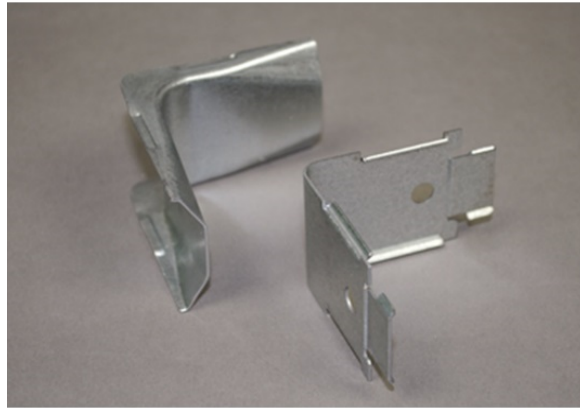

## 1500 Series Overfloor Raceway Internal Elbow

1517

For internal 90 degree corners.

features & benefits

### Technical Information

Material: Steel  
Capacity: Single-Channel