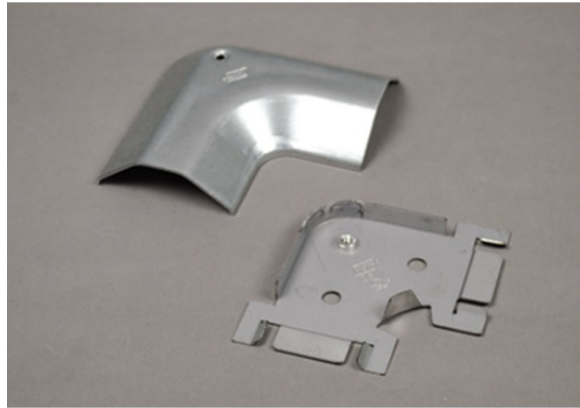

2600 Series Overfloor Raceway 90 Degree Flat Elbow

2611

For right angle turns on the same surface.

features & benefits

specifications

General Info

Product Series: 1500, 2600
Component Type: Fittings & Accessories

Technical Information

Material: Steel
Capacity: Single-Channel