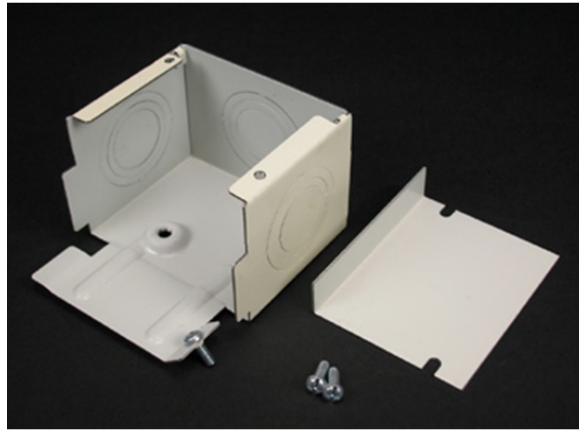

3000 Entrance End Fitting

V3010C, G3010C

Connects 3000 Series Raceway to rigid or flexible conduit. Concentric 1/2", 3/4" and 1" trade size KOs on end and each side.

features & benefits

specifications

General Info

Available Colors:

V3010C - Ivory

G3010C - Gray

Product Series: 3000

Component Type: Fittings & Accessories

Technical Information

Material: Steel

Capacity: Single-Channel