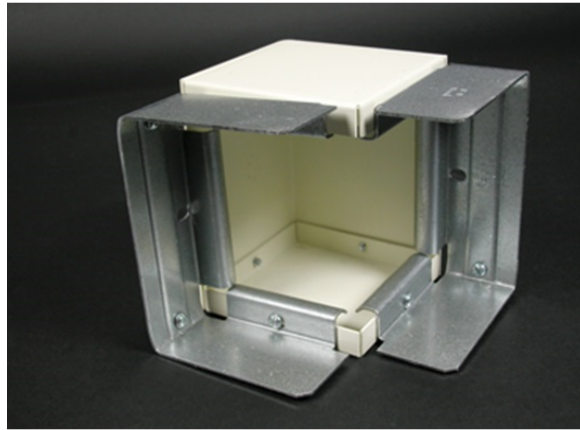

6000 Combination Internal or External Elbow Fitting

V6017TX, G6017TX

For use as internal or external elbow, straight-through fitting, tee, or cross (one G6001TX required for tee or straight through fitting; two for cross; not included).

features & benefits

specifications

General Info

Available Colors:

V6017TX - Ivory
G6017TX - Gray

Product Series: 6000
Component Type: Fittings & Accessories

Technical Information

Material: Steel
Capacity: Multiple Channel