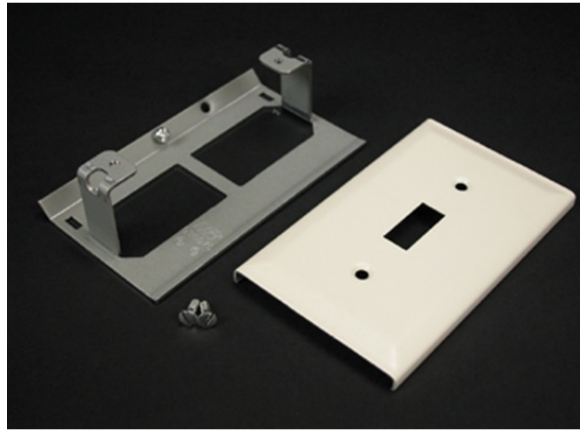

3000 Switch Cover Fitting

V3040CE, G3040CE

Installs commercially available single-pole, two-pole, three-way or four-way switches into 3000 Series Raceway. G3007C Device Bracket included.

features & benefits

specifications

General Info

Available Colors:

V3040CE - Ivory
G3040CE - Gray

Product Series: 3000
Component Type: Brackets & Plates

Technical Information

Material: Steel
Capacity: Single-Channel