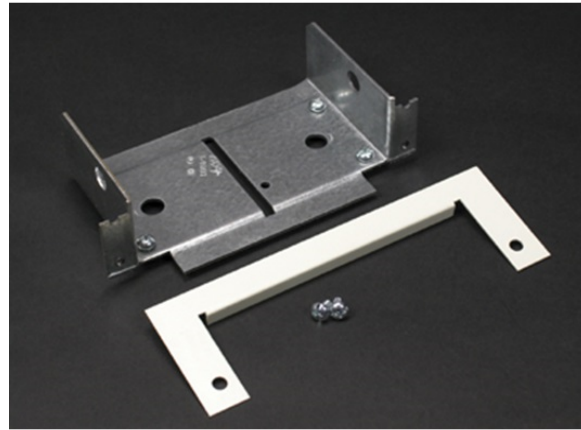

## 4000 Panel Connector Fitting

V4086A, G4086A

Connects 4000 Series Raceway to surface type panel boxes. Maintains maximum wire capacity of 4000 Series Raceway. Separate C-shaped flange fits around raceway, to hide irregularities made during cutting into box.

#### General Info

Available Colors:

V4086A - Ivory  
G4086A - Gray

Product Series: 4000  
Component Type: Fittings & Accessories

#### Technical Information

Material: Steel  
Capacity: Multiple Channel