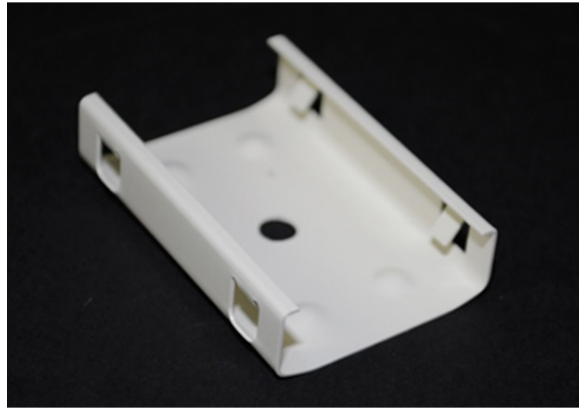

2000 Supporting Clip Fitting

V2003, 2003

Supports lengths of 2000 Series Raceway at any point desired. Mounts to surface with No. 6 flathead screw. 2003 support clip has plated finish. V2003 has ivory finish.

features & benefits

specifications

General Info

Available Colors:

V2003 - Ivory
2003 - Plated finish

Product Series: 2000
Component Type: Fittings & Accessories

Technical Information

Material: Steel
Capacity: Single-Channel