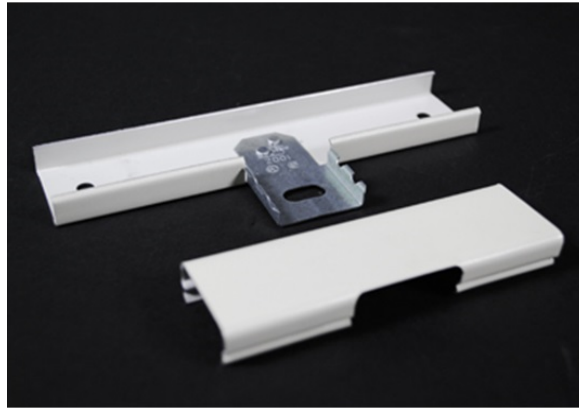

2000 Tee Fitting

V2015, G2015

For branching raceway at right angles.
Three couplings included.

features & benefits

specifications

General Info

Available Colors:

V2015 - Ivory

G2015 - Gray

Product Series: 2000

Component Type: Fittings & Accessories

Technical Information

Material: Steel

Capacity: Single-Channel