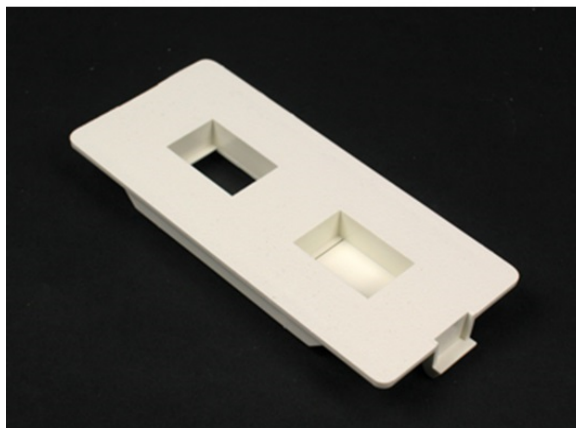

designed to be better.

5507FRJ, 5507FRJ-WH, 5507FRJ-G, 5507FRJ-GY,
5507FRJ-FW

5500 Flush Dual RJ Connector Faceplate Fitting

5507FRJ, 5507FRJ-WH,
5507FRJ-G, 5507FRJ-GY,
5507FRJ-FW

For mounting one or two keystone device modules, recessed to provide a flush installation. Has one opening and one KO.

features & benefits

specifications

General Info

Available Colors:

5507FRJ- Ivory
5507FRJ-WH - White
5507FRJ-G - Gray
5507FRJ-FW - Fog White

Product Series: 5500
Component Type: Brackets & Plates

Technical Information

Material: Nonmetallic
Capacity: Multiple Channel