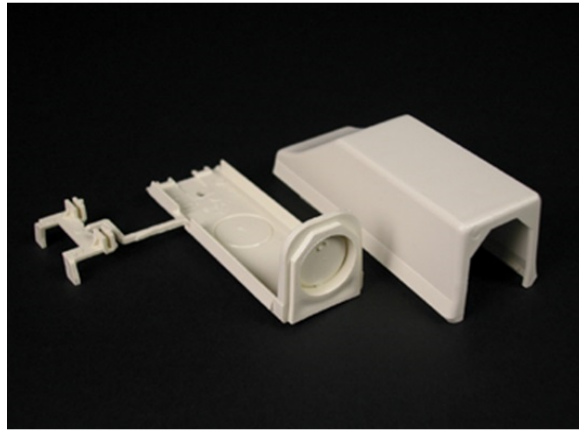

## 400/800 Entrance End Fitting

810A2, 810A2-WH

For connecting 400 or 800 Series Raceway with 1/2" trade size conduit or armored cable. 1/2" trade size KO on end and bottom.

#### General Info

Available Colors:

810A2 - Ivory  
810A2-WH - White

Product Series: 400, 800, 2300  
Component Type: Fittings & Accessories

#### Technical Information

Material: Nonmetallic  
Capacity: Single-Channel