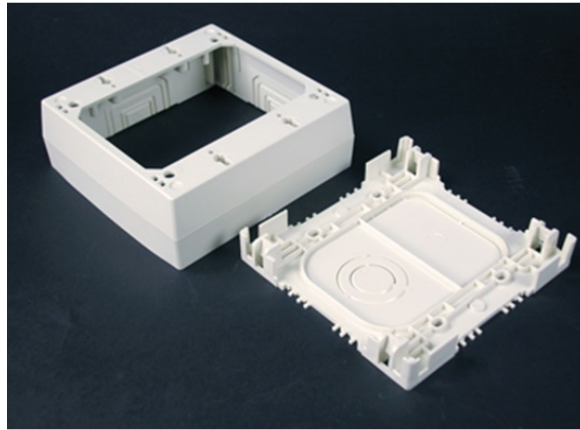

## NM2000 Sure-Snap Deep Device Box

NM2048-2, NM2048-2WH,  
NM2048-2FW

Cover snaps onto base - no screws required. Cover has twistouts on all sides. Rectangular KO in base for extension to wall box. Used with 2700, 2800, 2900 and NM2000 Series Raceways. 4 3/4" L x 4 7/8" W x 1 3/4" D [121mm L x 124mm W x 44mm D]; 2-Gang.