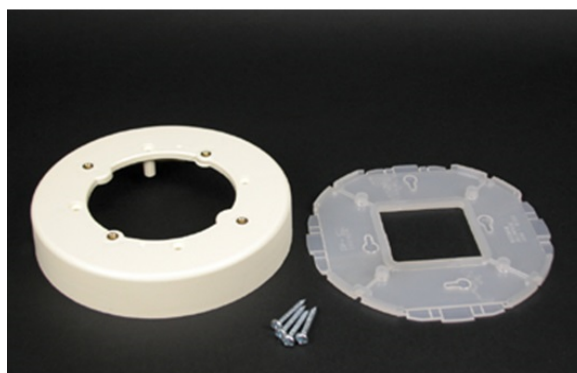

400/800 /2300/2300D Round Box Extension Fitting

2337A, 2337A-WH

For hanging fixtures, smoke/fire alarms and other security devices with 3 1/2" [89mm] or 4 1/16" [103mm] mounting centers. 5 1/2" [140mm] diameter with open base. Not for use with fans.

features & benefits

specifications

General Info

Available Colors:

2337A - Ivory

2337A-WH - White

Product Series: 400, 800, 2300

Component Type: Boxes

Technical Information

Material: Nonmetallic

Capacity: Single-Channel