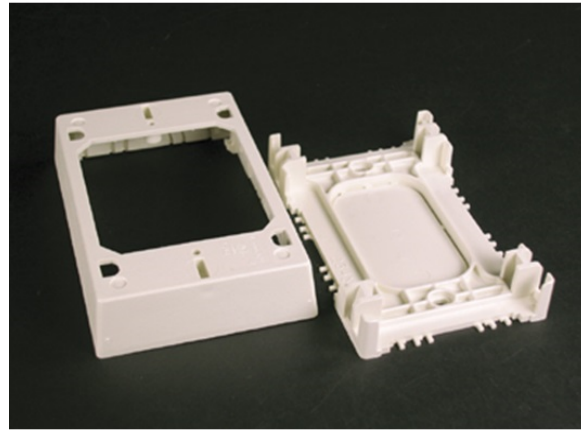

400/800 /2300/2300D Shallow Device/Extension Box Fitting

2348S/51, 2348S/51-WH

For shallow switches and receptacles.
Base has rectangular KO.

features & benefits

specifications

General Info

Available Colors:

2348S/51 - Ivory
2348S/51-WH - White

Product Series: 400, 800, 2300
Component Type: Boxes

Technical Information

Material: Nonmetallic
Capacity: Single-Channel