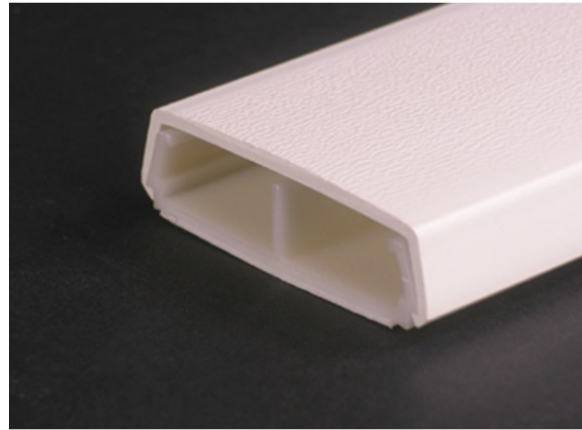

2300 Divided Raceway Base & Cover

2300BACD, 2300BACD-WH

Low-profile, two-piece raceway with durable, textured PVC ivory or white finishes. Available in 5' [1.52m] lengths. Supplied with wide adhesive tape along its entire length.

features & benefits

specifications

General Info

Available Colors:

2300BACD - Ivory
2300BACD-WH - White

Product Series: 400, 800, 2300
Component Type: Raceway Base & Cover

Technical Information

Material: Nonmetallic
Capacity: Single-Channel